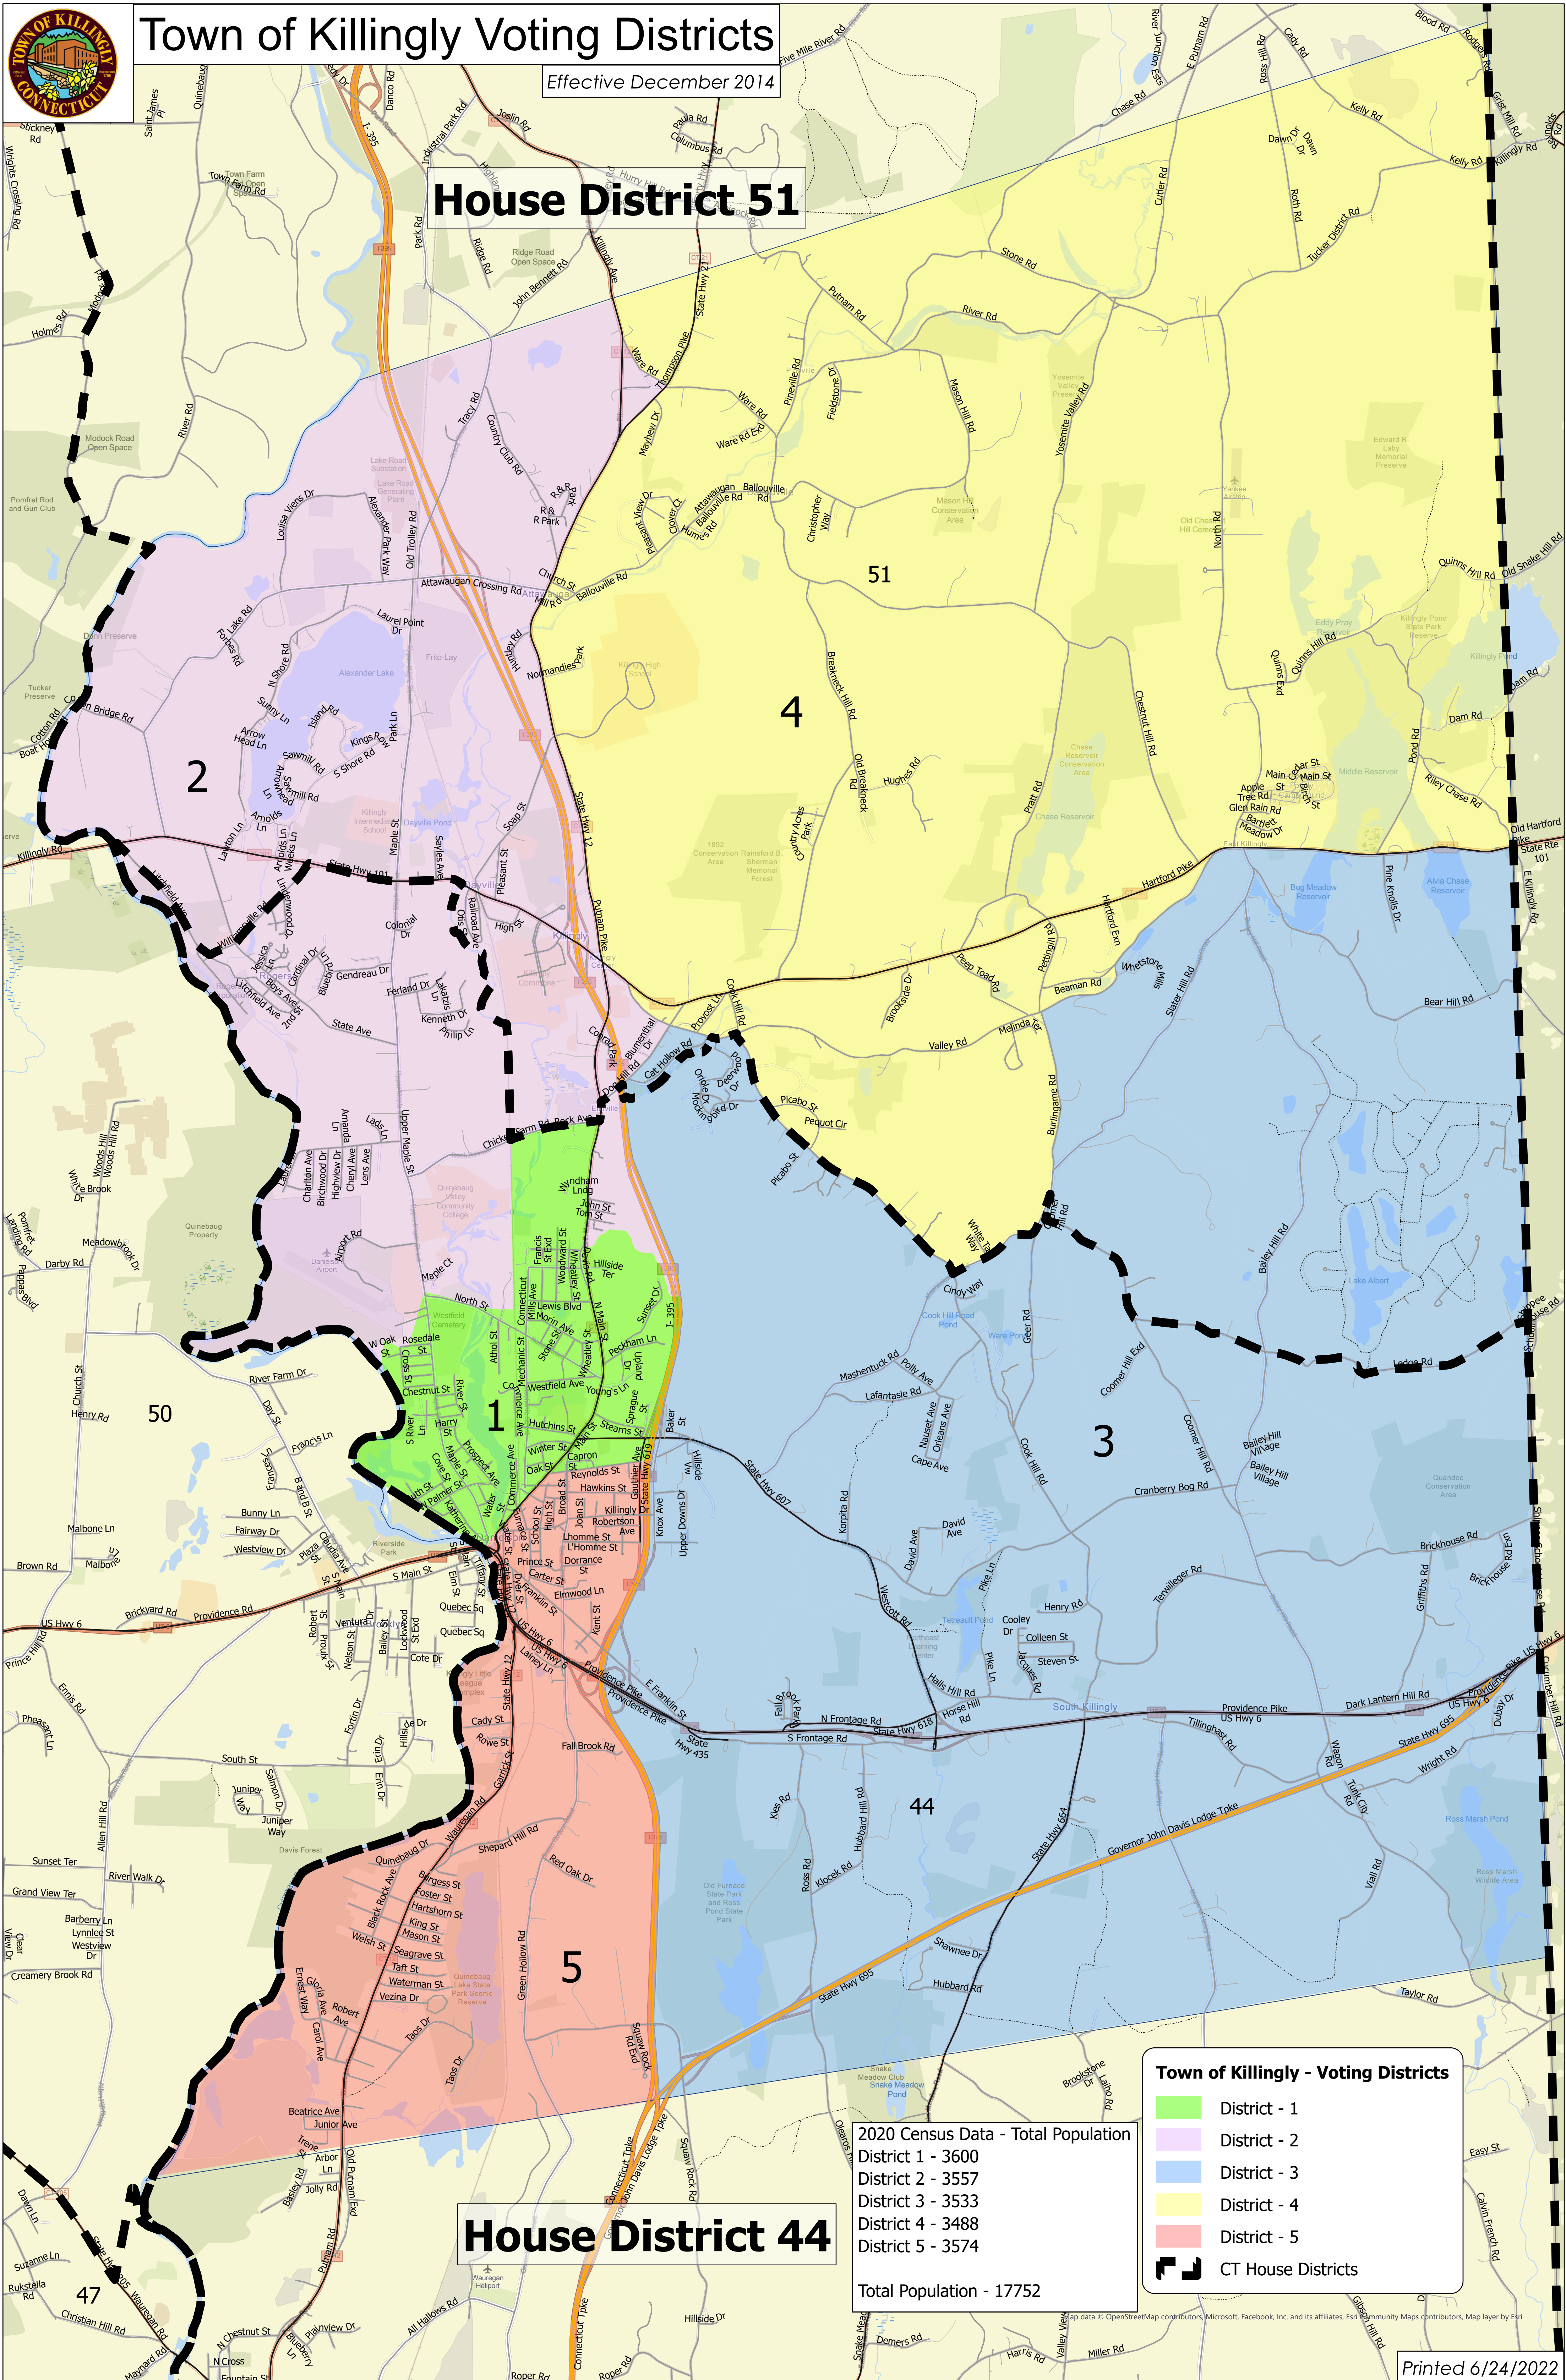

Town of Killingly Voting Districts

Effective December 2014

House District 51

2020 Census Data - Total Population

- District 1 - 3600
- District 2 - 3557
- District 3 - 3533
- District 4 - 3488
- District 5 - 3574

Total Population - 17752

Town of Killingly - Voting Districts

- District - 1
- District - 2
- District - 3
- District - 4
- District - 5
- CT House Districts

House District 44